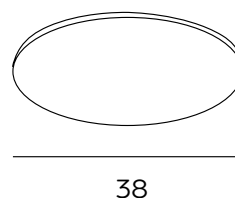

CANOPY TOP 38cm WH

AZ5432, EAN5901238454328

Product Specifications

Type	Ceiling plate
Type of track	-
Possible Adjustment	YES
Color	Sandy white
Material	Aluminium
Light source	-
Type of source	-
Lumens	- lm
Kelvins	-
Beam angle	-
Dimmable	-
Type of DIMM	-
CCT	-
Type of CCT	-
Lifetime	-
Type of control	-
Remote control	-
CRI	-
Track adapter	-
Voltage	230V
Power	-
Switch location	-
Protection class	IP20
Tilt	-
Rotation	-

Dimensions

Product	height / width / length [cm]	- x 38 x -
Mounting inlet	depth / width / length [cm]	- x - x -
Ceiling base	height / diameter / width / length [cm]	- x - x - x -
Shades	height / diameter / width / length [cm]	- x - x - x -
Wall base	height / diameter / width / length [cm]	- x - x - x -
Table base	height / diameter / width / length [cm]	- x - x - x -
Floor base	height / diameter / width / length [cm]	- x - x - x -